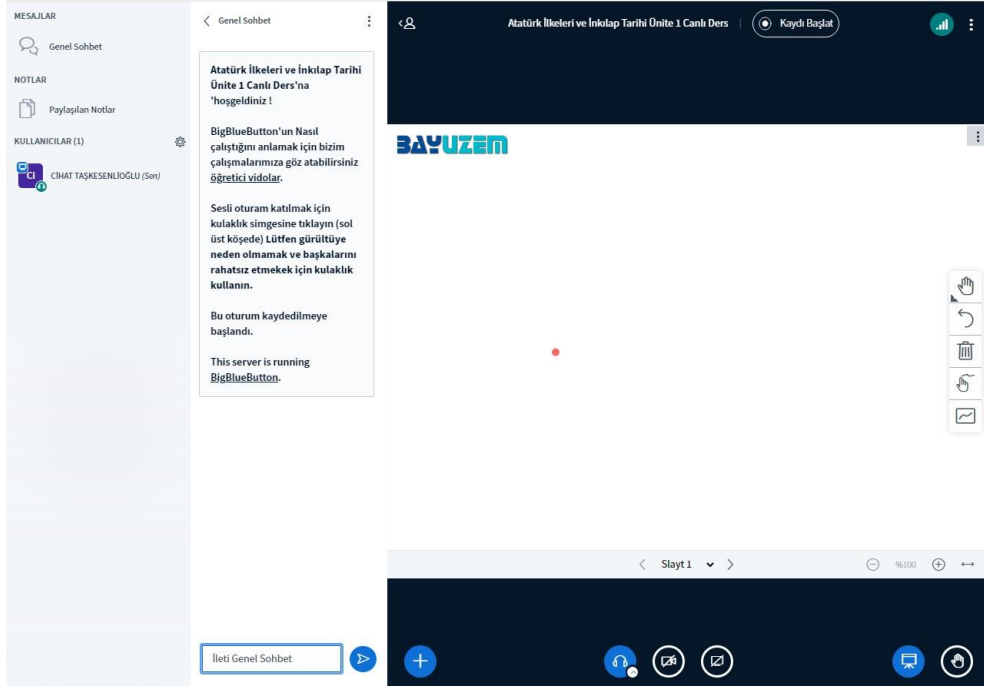

Kişisel Bilgileri Düzenleme

Sistem üzerinde e-mail gibi kişisel bilgilerinize “Profil” sekmesinden ulaşabilir, bilgilerinizi bu sayfada yer alan “Profil düzenle” sekmesine tıklayarak güncelleyebilirsiniz.